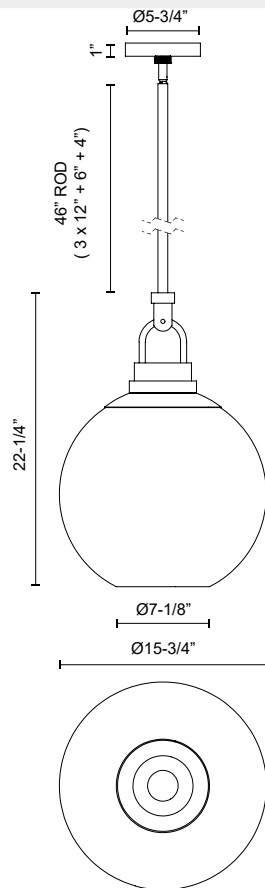

WWW.ALORAMOOD.COM

© 2022 KUZCO LIGHTING. ALL RIGHTS RESERVED.